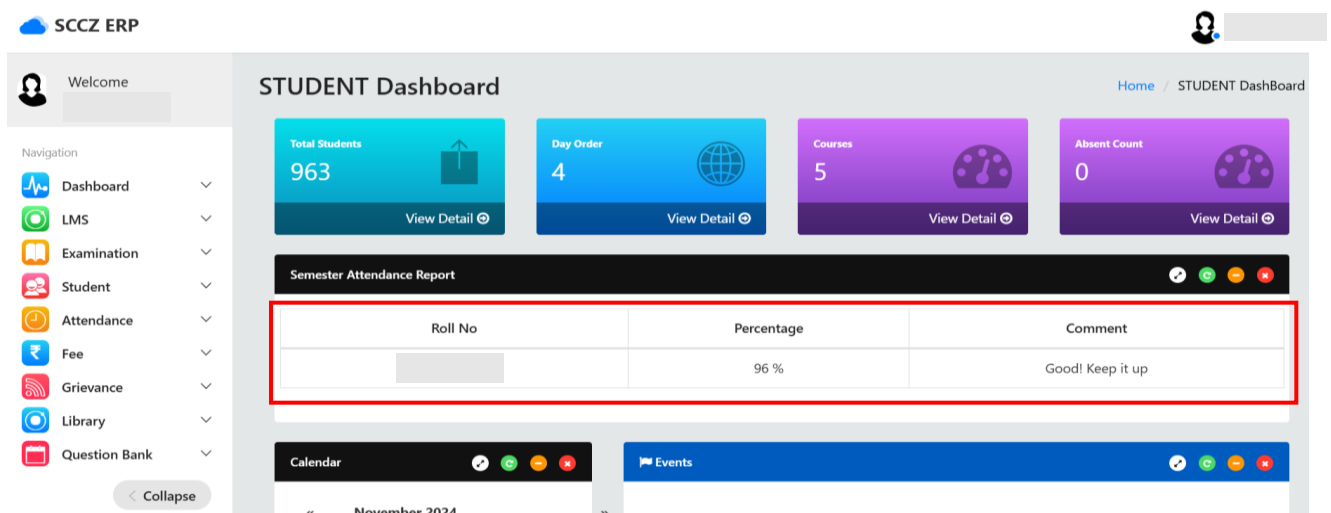

To access your page on the SCCZ ERP Portal, follow these steps:

**Step 1:** From the College Website, click on the “ERP Portal”

**Step 2:** Once clicked, the login page will appear. Use your Roll No (Capital letter and without hyphen) as username and password and click on “Sign me in”

**Step 3:** Your Attendance will be displayed on the Dashboard

**Note:** The SCCZ ERP is in the development stage. Gradually, all the modules will be developed for student use.

Students with low attendance must comply with the department’s directives in order to be eligible to appear for the ESE.